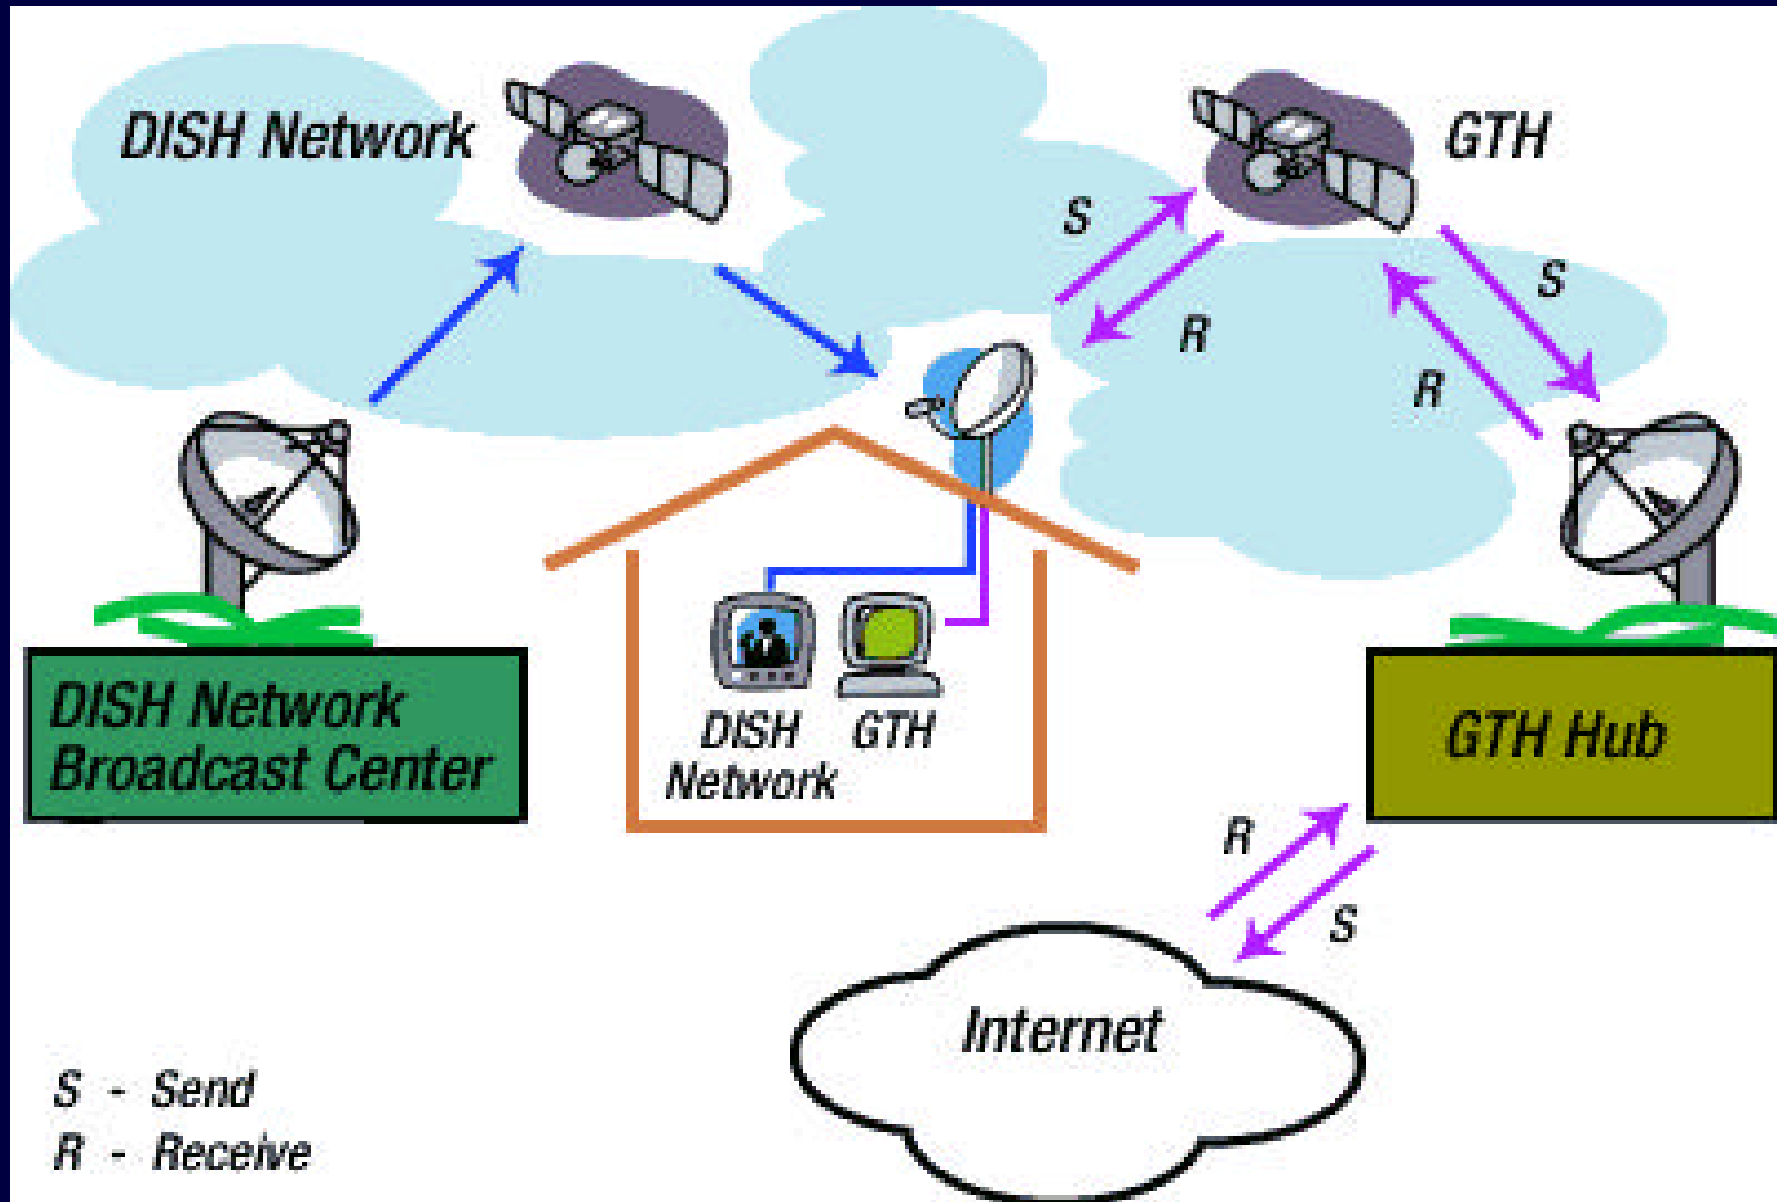

## **Who is Gilat-To-Home (now Starband)?**

**Gilat-To-Home is a new consumer-focused company formed by Gilat Satellite Networks Ltd. – with considerable investment from Microsoft, EchoStar Communications, and ING Furman Selz Investments – to deliver two-way broadband satellite Internet access to consumers. These companies are contributing significant technology and financial resources to the new company, which is headquartered in McLean, VA.**

# Custer's Starband History

Beta registration 7/2000, sign up and \$500 fee 8/2000, installation 9/1/2000

## Beta Test Package

- Dell Celeron 433 PC, 6 GB HD, 64 Meg DRAM, CDROM drive, 15" monitor
- Dish, pole, wiring & & two PCI cards (send & receive)
- Professional installation
- Unlimited usage
- EchoStar Dish Network TV support extra

# Ideal Market

Satellite Delivered To Havasupai Tribe

**Remote areas without DSL or Cable  
Modem availability**